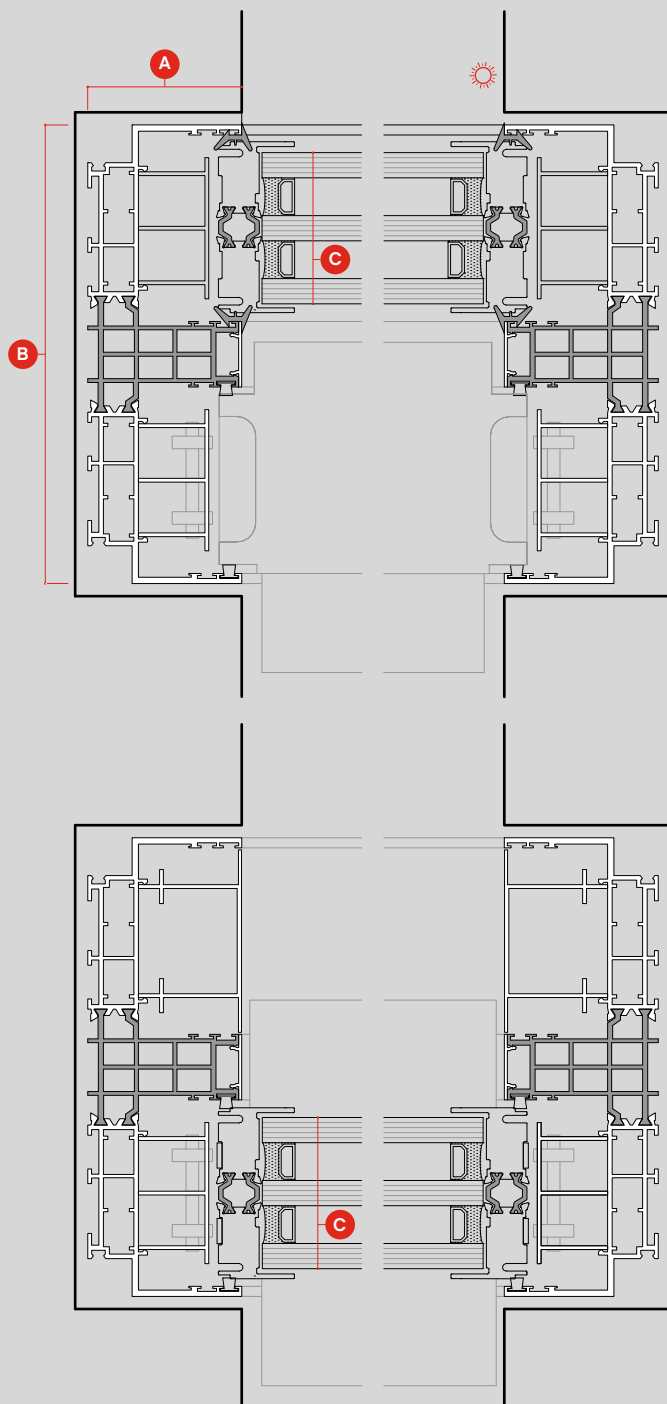

## dimensions

<b>A</b> 150mm	<b>D</b> 38mm	<b>F</b> 10mm
<b>B</b> 124mm	<b>E</b> 48mm	<b>G</b> 5mm
<b>C</b> 34mm		

# 1:3

scale / échelle

## dimensions

- |                |                |
|----------------|----------------|
| <b>A</b> 61mm  | <b>C</b> 60mm  |
| <b>B</b> 182mm | <b>D</b> 150mm |

Sash House / Northumberland Place | London, UK  
Saunders  
Tigg + Coll Architects  
© David Butler