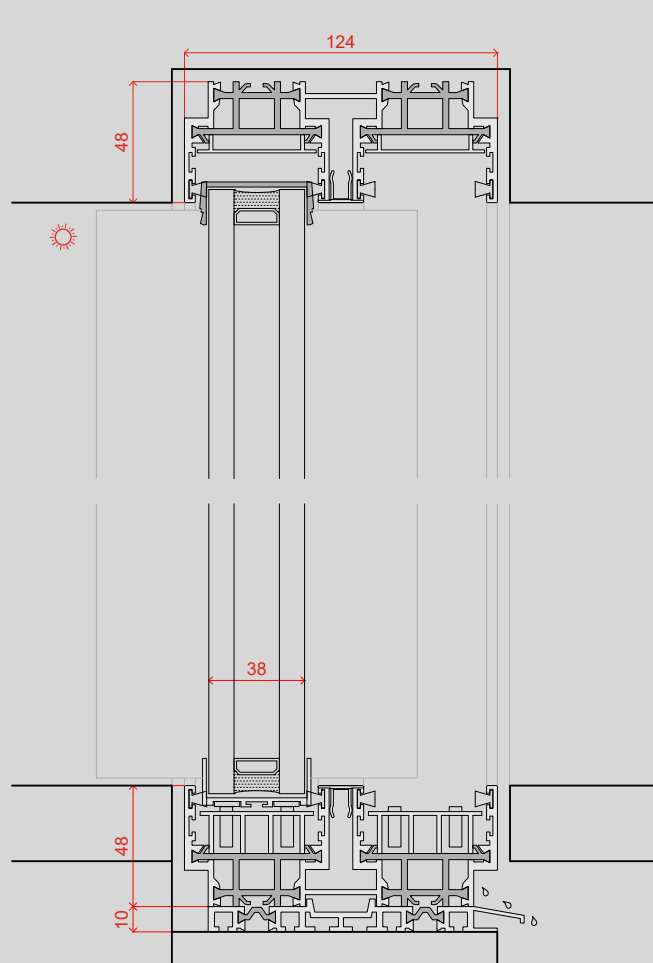

ah! Multipoint hook lock

Multipoint hook lock

The **multipoint hook lock system** for sliding doors and windows ensures maximum security against forced entry. It is equipped with top and bottom locking, an anti-lift hook bolt and two additional locking pins which secure the door in both vertical and horizontal directions. For extra security, the hook lock is designed with a non-disengageable gear wheel system that prevents the hook locks from being manually forced to open position. It is key or thumb turn operated, using a "5 lever mortice lock.

Multipoint hook lock

sliding birail common sections | birail coulissant sections communes

1:3

scale / échelle

additional locking pin
point de verrouillage
supplémentaire

top and bottom locking
point point de verrouillage
supérieur et inférieur

top locking point
point de verrouillage
supérieur

central locking point
point de verrouillage
central

central locking point
point de verrouillage
central

bottom locking point
point de verrouillage
inférieur