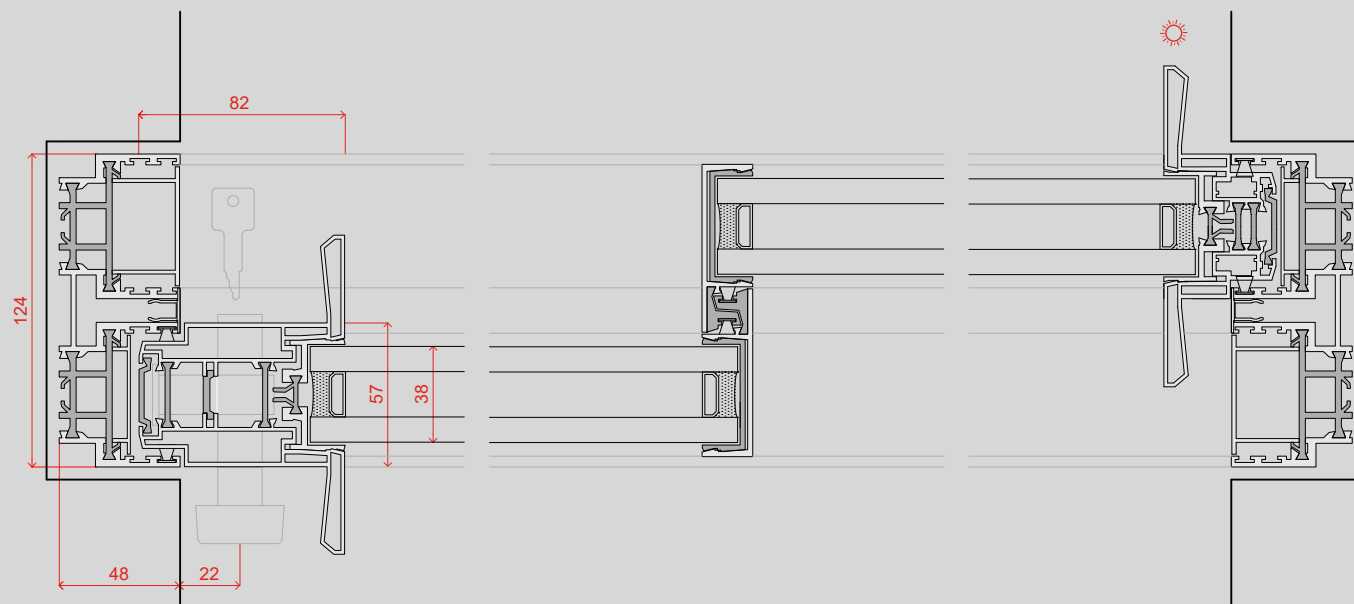

ah! Multipoint hook lock

Multipoint hook lock

The **multipoint hook lock system** for sliding doors and windows ensures maximum security against forced entry. It is equipped with top and bottom locking, an anti-lift hook bolt and two additional locking pins which secure the door in both vertical and horizontal directions. For extra security, the hook lock is designed with a non-disengageable gear wheel system that prevents the hook locks from being manually forced to open position. It is key or thumb turn operated, using a "5 lever mortice lock.

Multipoint hook lock

sliding birail common sections | birail coulissant sections communes

1:3

scale / échelle

additional locking pin
point de verrouillage
supplémentaire

top and bottom locking
point point de verrouillage
supérieur et inférieur

top locking point
point de verrouillage
supérieur

central locking point
point de verrouillage
central

central locking point
point de verrouillage
central

bottom locking point
point de verrouillage
inférieur